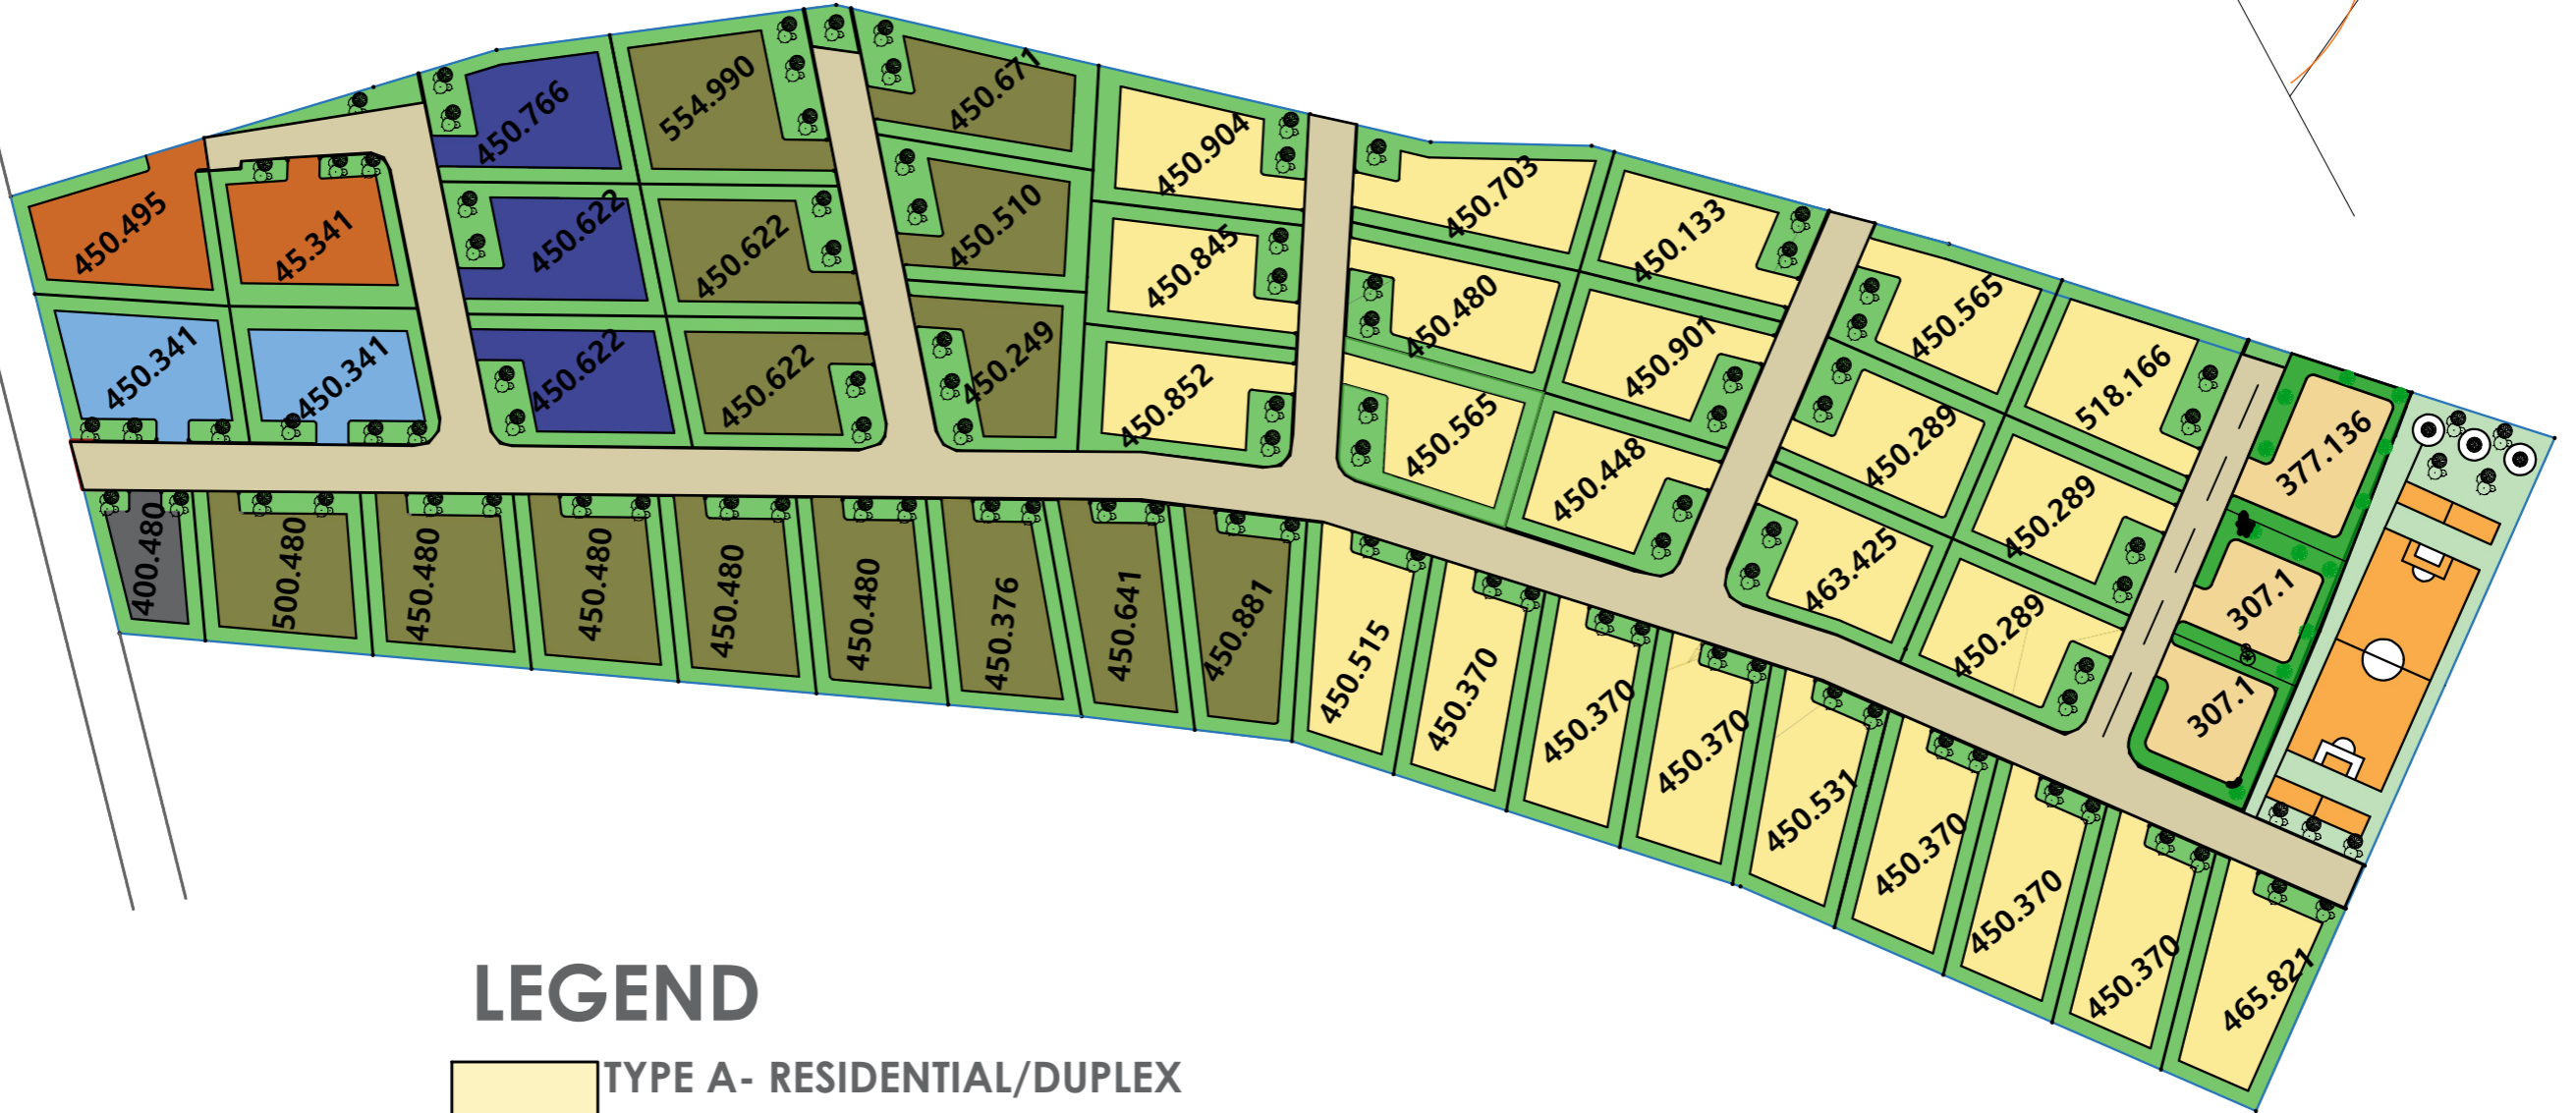

BAYVIEW ESTATE

LEGEND

-  TYPE A- RESIDENTIAL/DUPLEX
-  TYPE B- RESIDENTIAL/TERRACE/SEMI-DETACHED
-  TYPE C- RESIDENTIAL BLOCK OF FLATS
-  SHOPPING CENTRE/MALL
-  ACTIVE RECREATION AREA
-  SERVICED APARTMENTS
-  ESTATE OFFICE

SITE LAYOUT 0 16m Scale

BAYVIEW ESTATE LAYOUT

SHOWING LAND SIZE

LEGEND

- TYPE A - RESIDENTIAL/DUPLEX
- TYPE B - RESIDENTIAL/TERRACE/SEMI-DETACHED
- TYPE C - RESIDENTIAL BLOCK OF FLATS
- SHOPPING CENTRE/MALL
- ACTIVE RECREATION AREA
- SERVICED APARTMENTS
- ESTATE OFFICE

SITE LAYOUT 0 16m Scale